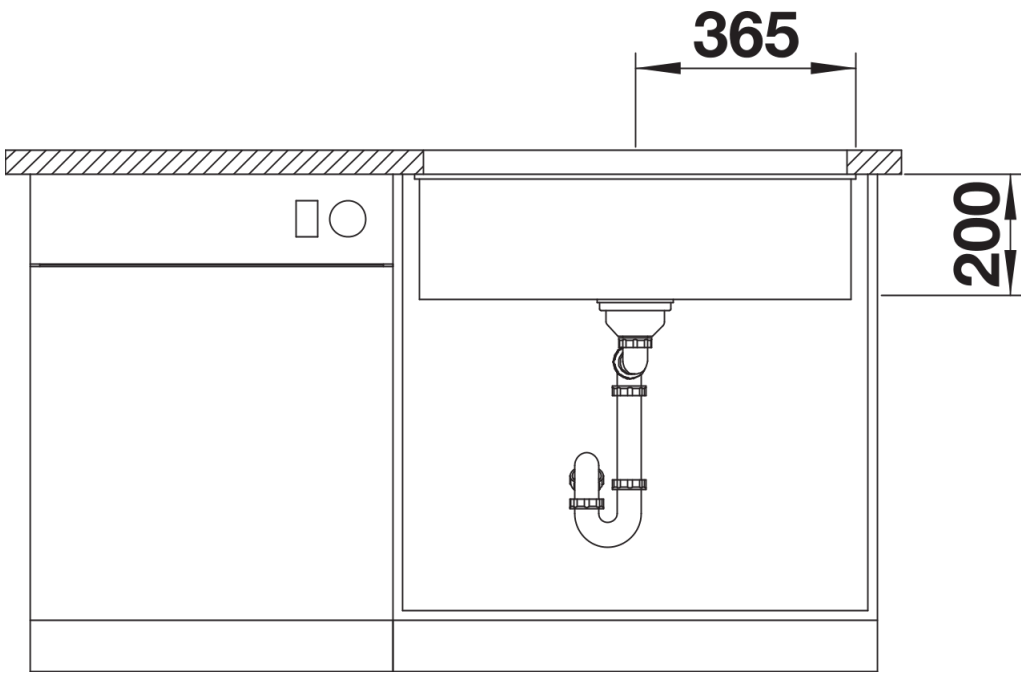

Product information sheet ETAGON 700-U

Item no. 525891

Benefits

- Generous staggered bowl with added functionality
- Integrated step creates an additional functional level
- Clever system concept with versatile ETAGON rails
- High-quality features with the covered C-overflow and InFino drain system – elegantly integrated and easy-care
- For undermount installation, ideal in combination with high-quality worktops

Colours

Available colours:

- black
- anthracite
- rock grey
- volcano grey
- alu metallic
- white
- soft white
- tartufo
- coffee

SILGRANIT black

Planning information

- Cut-out radius: 20 mm

Scope of supply

- 2 x ETAGON rails in stainless steel
- waste kit with space-saving pipe
- 3 ½" InFino basket strainer
- fixing kit

234164 - 2 x ETAGON rails

Details

Top view

Cut-out

Front view

Side view