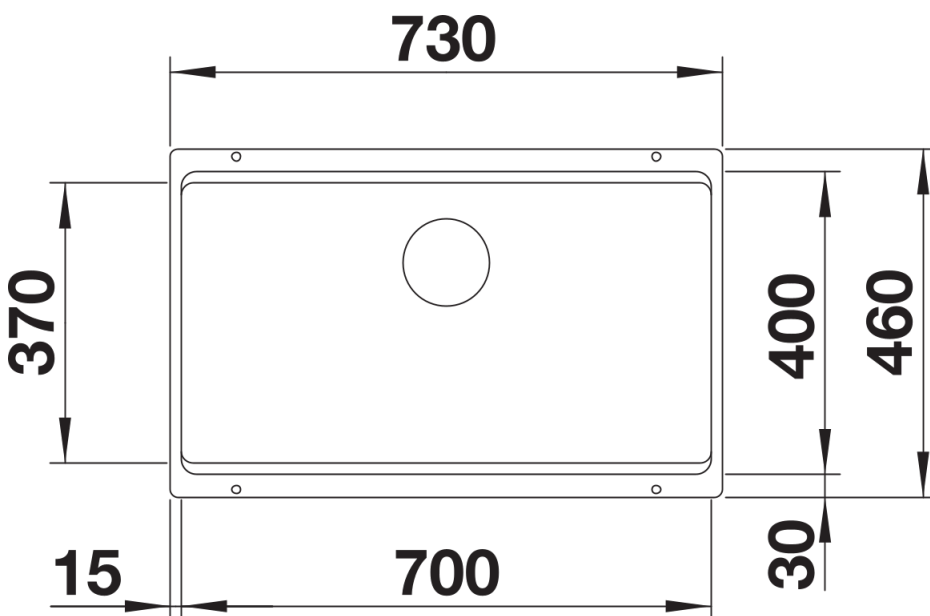

Colours

Available colours:

- black
- anthracite
- rock grey
- volcano grey
- alu metallic
- white
- soft white
- tartufo
- coffee

SILGRANIT black

Planning information

- Cut-out radius: 20 mm

Scope of supply

- 2 x ETAGON rails in stainless steel
- waste kit with space-saving pipe
- 3 ½" InFino basket strainer
- fixing kit

234164 - 2 x ETAGON rails

Details

Top view

Cut-out

Front view

Side view