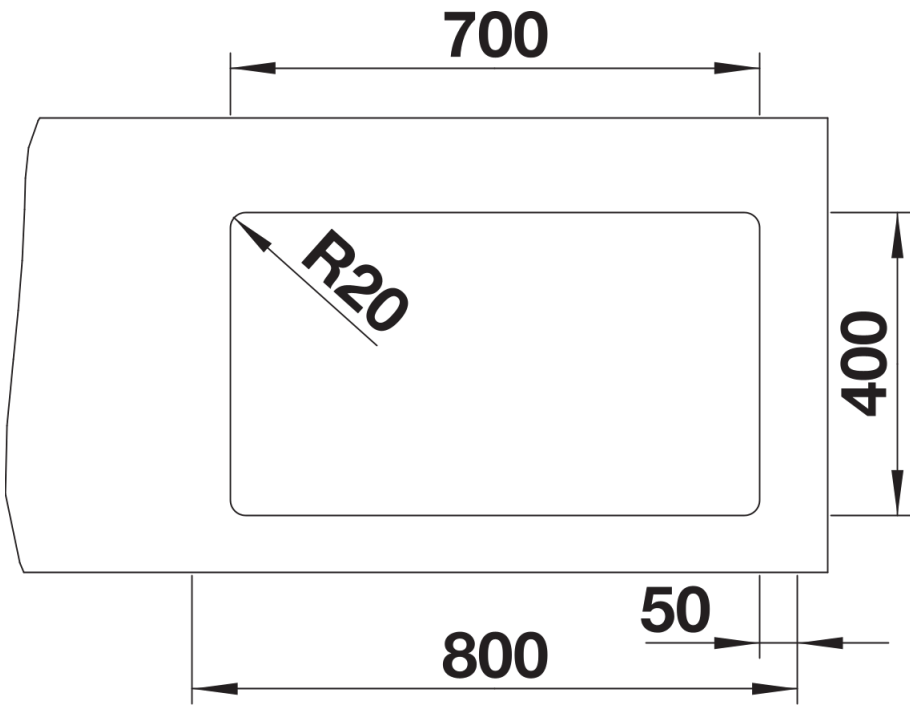

Colours

Available colours:

- black
- anthracite
- rock grey
- volcano grey
- alu metallic
- white
- soft white
- tartufo
- coffee

SILGRANIT black

Planning information

- Cut-out radius: 20 mm

Scope of supply

- 2 x ETAGON rails in stainless steel
- waste kit with space-saving pipe
- 3 ½" InFino basket strainer
- fixing kit

234164 - 2 x ETAGON rails

Details

Top view

Cut-out

Front view

Side view