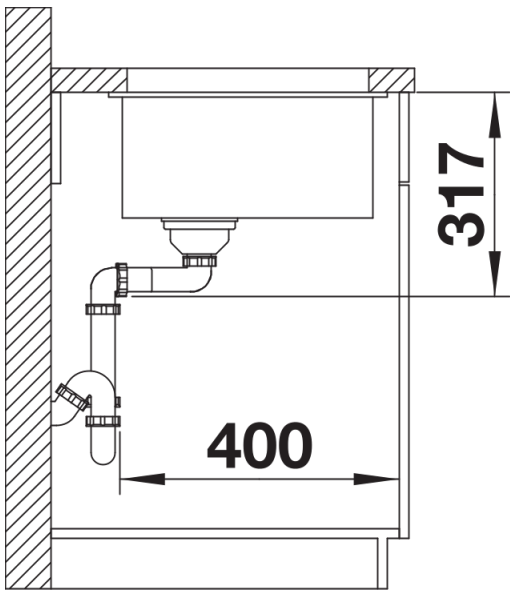

Colours

Available colours:

- black
- anthracite
- rock grey
- volcano grey
- alu metallic
- white
- soft white
- tartufo
- coffee

SILGRANIT black

Planning information

- Cut-out radius: 20 mm

Scope of supply

- 2 x ETAGON rails in stainless steel
- waste kit with space-saving pipe
- 3 ½" InFino basket strainer
- fixing kit

234164 - 2 x ETAGON rails

Details

Top view

Cut-out

Front view

Side view